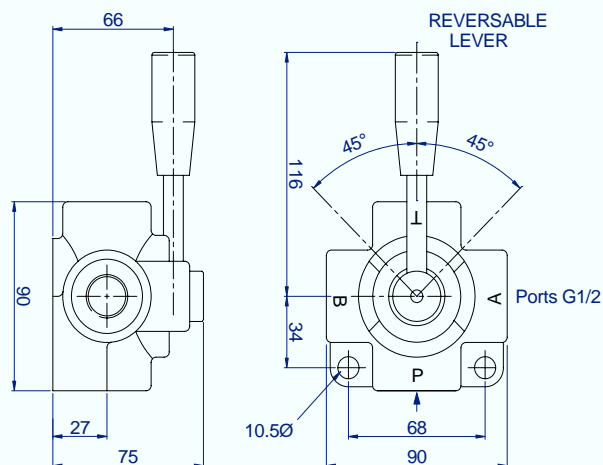

Features

- Chromed spools.
- Open and closed valve assemblies.
- Three and four port options.
- Robust design.

ORDER CODES

DV60		
	30	3 Port Diverter
	31	3 Port Diverter Underlapped
	43	4 Port Selector
	42	4 Port Open Centre
	40	4 Port Closed Centre
	44	4 Port Diverter

Technical Data

Performance

Ports	G1/2
Rated flow	90 l/min
Δ P at rated flow	2 bar
Maximum pressure	250 bar
Temperature rating: min	-20°C
Temperature rating: max	+65°C

Recommended Oil

Mineral based hydraulic	ISO VG37
Filtration (minimum)	25 micron