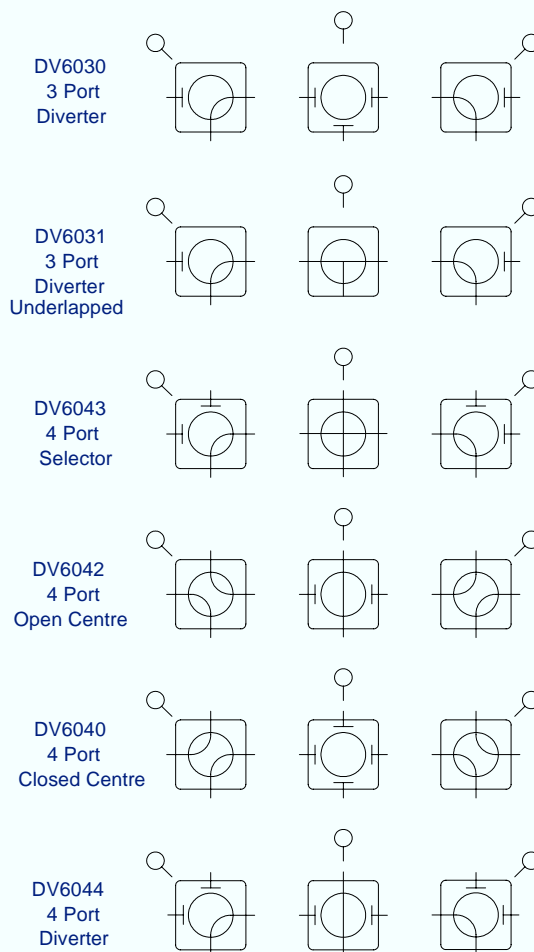

Description

The cast iron three ported valves, with their chromed steel spools, can either control the movement of a single acting cylinder or switch pump flow as a two way diverter. The cast iron four ported valves, with their chromed steel spools, can be used to control motors and cylinders or used as a three way diverter valve.

Features

- Chromed spools.
- Open and closed valve assemblies.
- Three and four port options.
- Robust design.

ORDER CODES

DV60		
	30	3 Port Diverter
	31	3 Port Diverter Underlapped
	43	4 Port Selector
	42	4 Port Open Centre
	40	4 Port Closed Centre
	44	4 Port Diverter

Technical Data

Performance

Ports	G1/2
Rated flow	90 l/min
Δ P at rated flow	2 bar
Maximum pressure	250 bar
Temperature rating: min	-20°C
Temperature rating: max	+65°C

Recommended Oil

Mineral based hydraulic	ISO VG37
Filtration (minimum)	25 micron

Materials

Body	Cast Iron EN-GJL300
Seals	Nitrile
Spool	Carburized steel hard-chrome plated

Weights

Three port	2 kg
Four port	2 kg

Hydraulic Projects Ltd, Exeter Road, Dawlish, Devon EX7 ONH UK
 Telephone: +44 (0) 1626 863634. Fax +44 (0) 1626 866283
 E-mail: enquiries@hypro.co.uk . Web site: www.hypro.co.uk