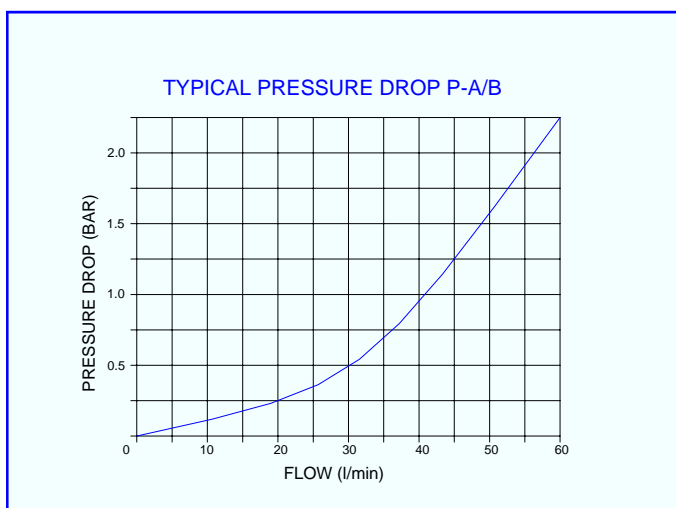

G1/2 DIVERTER VALVES 60 LPM

The Hy-Pro range of G1/2 diverter valves are available in three or four ported versions. The three ported valves can be used to control a single acting cylinder or as a two way diverter to switch pump flow. The four ported valves can be used to control the movements of cylinders and motors or as a three way diverter. These selector valves offer a cost effective way of adding additional services to a circuit without the need for extra directional control valves. They are designed for the rugged environments of mobile and agricultural applications.

Description

The cast iron three ported valves, with their chromed steel spools, can either control the movement of a single acting cylinder or switch pump flow as a two way diverter. The cast iron four ported valves, with their chromed steel spools, can be used to control motors and cylinders or used as a three way diverter valve.

Application

Designed to be used in many applications requiring a rugged, reliable diverter valve. Accepted in the industrial, agricultural and mobile markets where there are open and closed centre options to suit the applications.

Features

- Chromed spools.
- Open and closed valve assemblies.
- Three and four port options.
- Robust design.