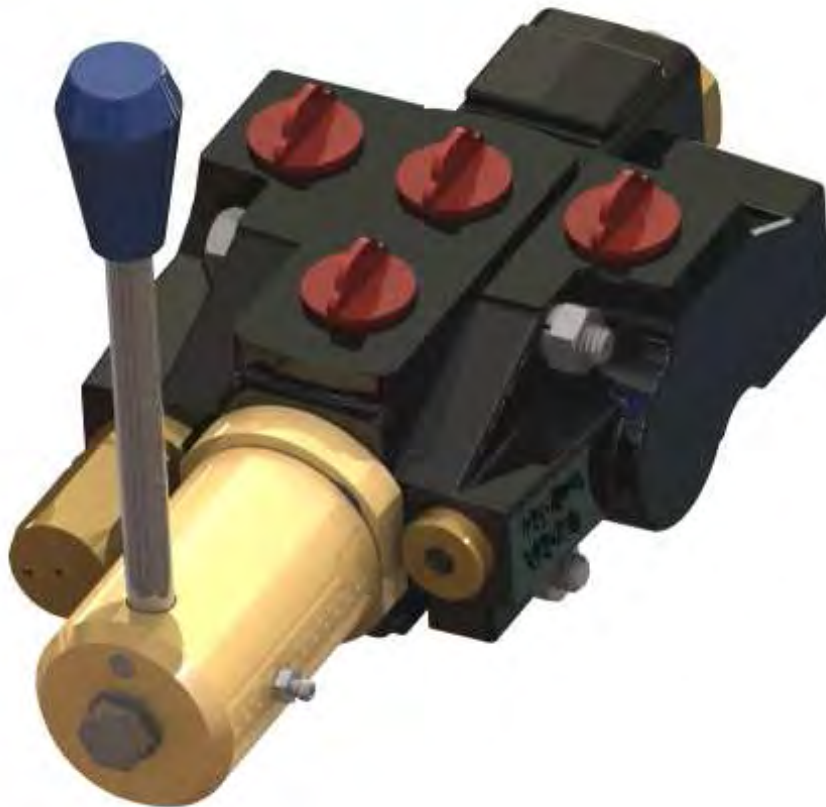

WINCH VALVES

[Page Under Construction](#)

Please contact us with your winch valve requirements

Tel. 01626 863634
Fax 01626 866283
Email: sales@hypro.co.uk

Illustrated is a typical winch valve featuring G1/2 ports, safety relief valve and rotary-action lever giving precise speed and directional control. Fully marinised to withstand on-deck conditions.