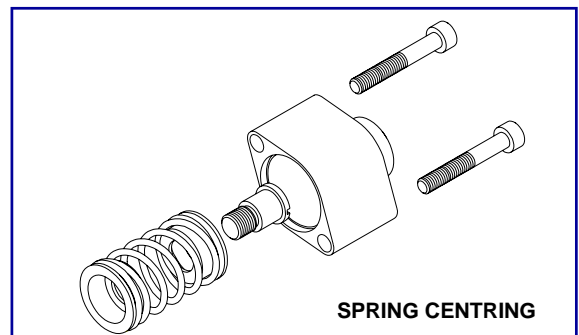

VALVE SPARES

HY-PRO VALVE SPARES ARE AVAILABLE FROM STOCK, PLEASE PHONE, FAX OR EMAIL WITH YOUR REQUIREMENTS QUOTING THE ORDER CODE AND DESCRIPTION.

MONOBLOCKS

CONVERSION KITS

P40 (G3/8) MONOBLOCKS

<u>ORDER CODE</u>	<u>DESCRIPTION</u>
E01010	DETENT
E01011	SPRING CENTERING
E01012	SPRING / DETENT

P80 (G1/2) MONOBLOCKS

<u>ORDER CODE</u>	<u>DESCRIPTION</u>
E02010	DETENT
E02011	SPRING CENTERING
E02012	SPRING / DETENT

Hydraulic Projects Limited, Dawlish Business Park, Dawlish, Devon, UK, EX7 0NH
Tel: +44 (0)1626 863634 | Fax: +44 (0)1626 866283 | Email: sales@hypro.co.uk | Web: www.hypro.co.uk