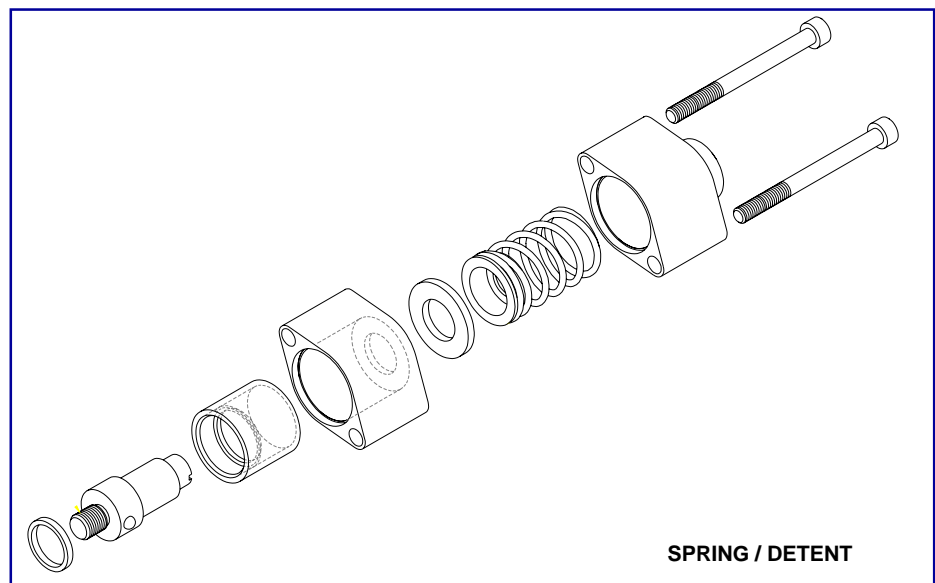

Hydraulic Projects Limited, Dawlish Business Park, Dawlish, Devon, UK, EX7 0NH
Tel: +44 (0)1626 863634 | Fax: +44 (0)1626 866283 | Email: sales@hypro.co.uk | Web: www.hypro.co.uk