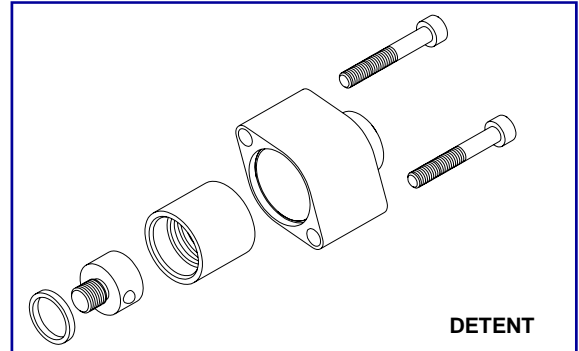

P80 (G1/2) MONOBLOCKS

<u>ORDER CODE</u>	<u>DESCRIPTION</u>
E02040	P80 C/C (CLOSED CENTRE) PLUG
E02041	P80 PCO (PRESSURE CARRY-OVER) PLUG
E02050	P80 LEVER ASSEMBLY
E02060	P80 SEAL KIT (1 REQ'D PER SPOOL)
E02070	P80 RELIEF VALVE CARTRIDGE

VALVE SPARES

HY-PRO VALVE SPARES ARE AVAILABLE FROM STOCK, PLEASE PHONE, FAX OR EMAIL WITH YOUR REQUIREMENTS QUOTING THE ORDER CODE AND DESCRIPTION.

MONOBLOCKS

CONVERSION KITS

P40 (G3/8) MONOBLOCKS

<u>ORDER CODE</u>	<u>DESCRIPTION</u>
E01010	DETENT
E01011	SPRING CENTERING
E01012	SPRING / DETENT