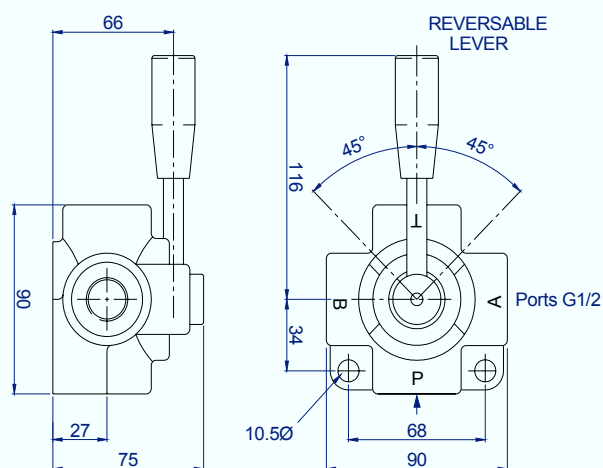

Features

- Chromed spools.
- Open and closed valve assemblies.
- Three and four port options.
- Robust design.

ORDER CODES

DV60		
	30	3 Port Diverter
	31	3 Port Diverter Underlapped
	43	4 Port Selector
	42	4 Port Open Centre
	40	4 Port Closed Centre
	44	4 Port Diverter

Technical Data

Performance

Ports	G1/2
Rated flow	90 l/min
Δ P at rated flow	2 bar
Maximum pressure	250 bar
Temperature rating: min	-20°C
Temperature rating: max	+80°C

Recommended Oil

Mineral based hydraulic	ISO VG37
Filtration (minimum)	25 micron