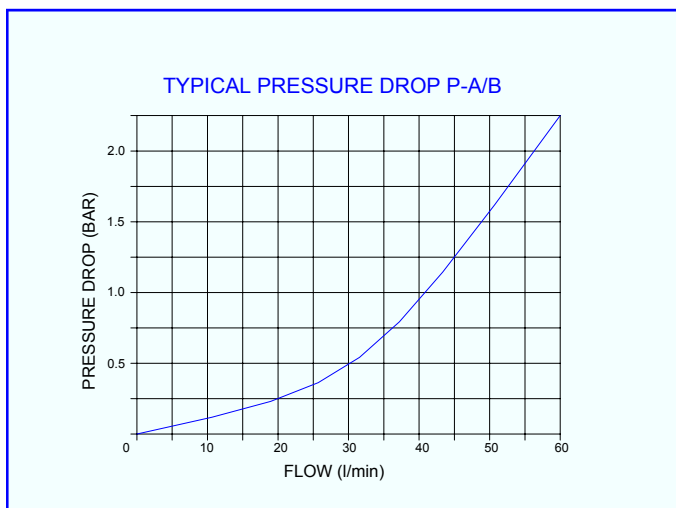

Features

- Chromed spools.
- Open and closed valve assemblies.
- Three and four port options.
- Robust design.