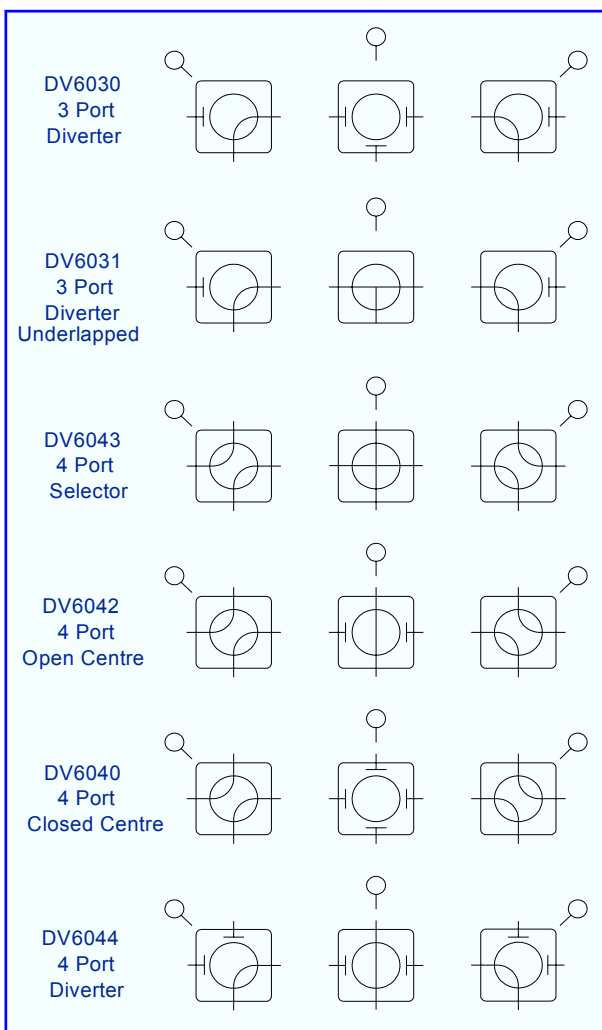

Description

The cast iron three ported valves, with their chromed steel spools, can either control the movement of a single acting cylinder or switch pump flow as a two way diverter. The cast iron four ported valves, with their chromed steel spools, can be used to control motors and cylinders or used as a three way diverter valve.

Features

- Chromed spools.
- Open and closed valve assemblies.
- Three and four port options.
- Robust design.

ORDER CODES

DV60		
	30	3 Port Diverter
	31	3 Port Diverter Underlapped
	43	4 Port Selector
	42	4 Port Open Centre
	40	4 Port Closed Centre
	44	4 Port Diverter

Technical Data

Performance

Ports	G1/2
Rated flow	90 l/min
Δ P at rated flow	2 bar
Maximum pressure	250 bar
Temperature rating: min	-20°C
Temperature rating: max	+80°C

Recommended Oil

Mineral based hydraulic	ISO VG37
Filtration (minimum)	25 micron

Materials

Body	Cast Iron EN-GJL300
Seals	Nitrile
Spool	Carburized steel hard-chrome plated

Weights

Three port	2 kg
Four port	2 kg

Hydraulic Projects Ltd, Exeter Road, Dawlish, Devon EX7 0NH UK
 Telephone: +44 (0) 1626 863634. Fax +44 (0) 1626 866283
 E-mail: enquiries@hypro.co.uk . Web site: www.hypro.co.uk